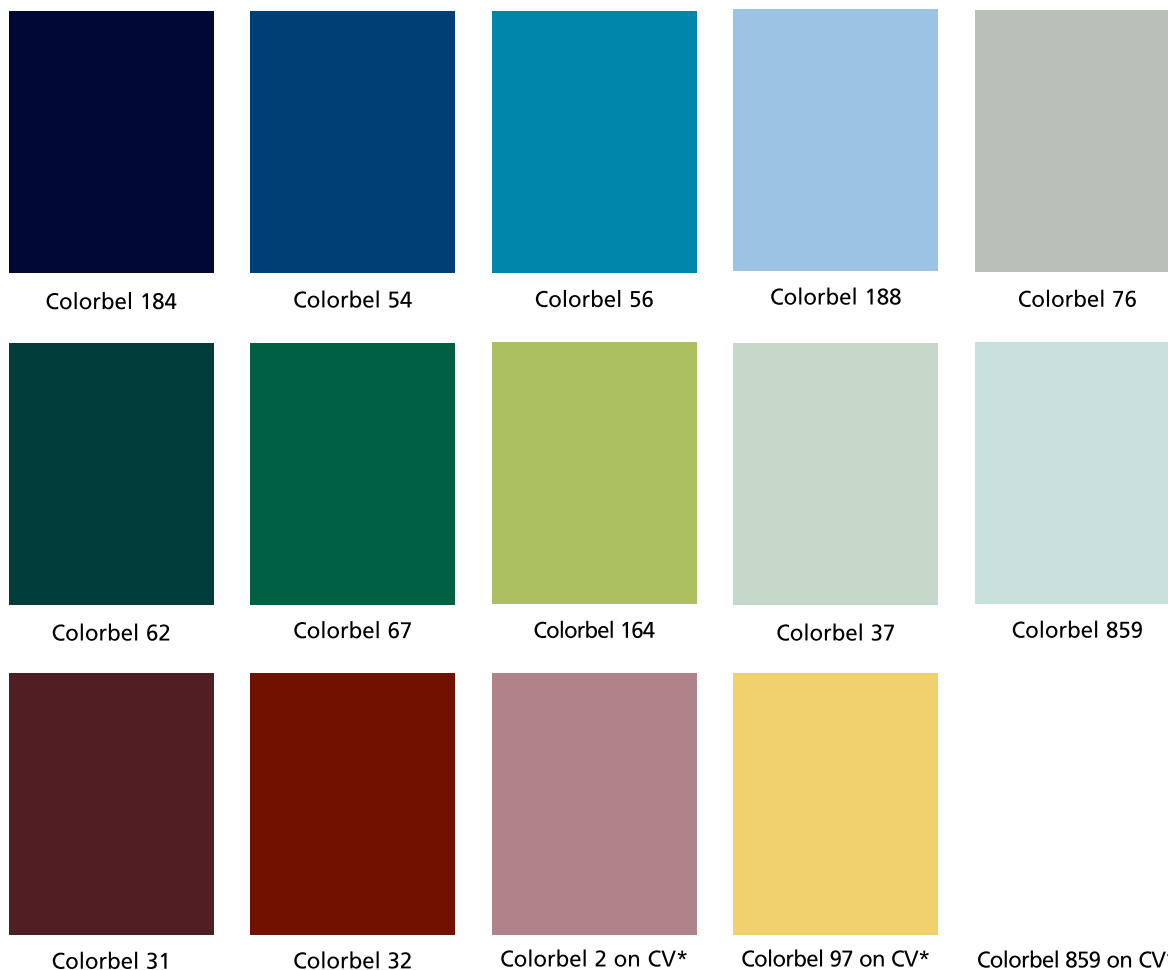

COLORBEL

on CV* = On Clearvision
(Because of this substrate, the product has a higher price).

FRANÇAIS

Colorbel est un verre clair ou coloré dont une des faces est recouverte d'un émail opaque vitrifié par traitement thermique. AGC a créé une vaste palette d'émaux alliant la résistance du verre à une diversité de coloris actuels des plus élaborés. Notre laboratoire de couleurs permet de développer toutes couleurs possibles avec des effets illimités. Les couleurs imprimées ci-contre représentent les teintes de Colorbel telles qu'appliquées sur un verre de 6 mm.

La gamme Colorbel permet de répondre aux besoins spécifiques des clients de façon quasi-illimitée. La gamme standard offre les meilleures conditions de délai et de prix.

Certaines teintes reproduites peuvent varier par rapport à la réalité. AGC vous recommande de sélectionner votre teinte uniquement sur base d'un échantillon Colorbel.

Le prix du Colorbel varie en fonction de la couleur, de l'épaisseur et du type de verre. Pour plus d'information sur la gamme Colorbel, consultez www.agc-younglass.com

DEUTSCH

Colorbel ist ein vollflächig emailliertes Glas. Die Emaillefarbe verschmilzt während des Härtingsprozesses mit der Glasoberfläche. Colorbel ist somit ein Einscheibensicherheitsglas mit höchster mechanischer Belastbarkeit und garantierter Farbstabilität. Auf Anforderung können wir eine nahezu unendliche Anzahl von Farbtönen in unserem eigenen Farblabor entwickeln. Die hier abgebildeten Farben zeigen den Farbeindruck von Colorbel durch eine klare Floatglasscheibe in der Dicke 6 mm.

Die Standard Colorbel Palette ist zu einem attraktiven Preis kurzfristig lieferbar. Eine beinahe endlose Anzahl von Sonderfarben ist nach Kundenwunsch natürlich ebenfalls lieferbar.

Die Farben des Farbfächers können von der Realität abweichen. AGC empfiehlt eine Farbauswahl auf der Grundlage einer Colorbel Bemusterung.

Die Preise von Colorbel variieren je nach Farbe, Dicke und Glastype. Mehr Informationen ist erhältlich auf www.agc-younglass.com